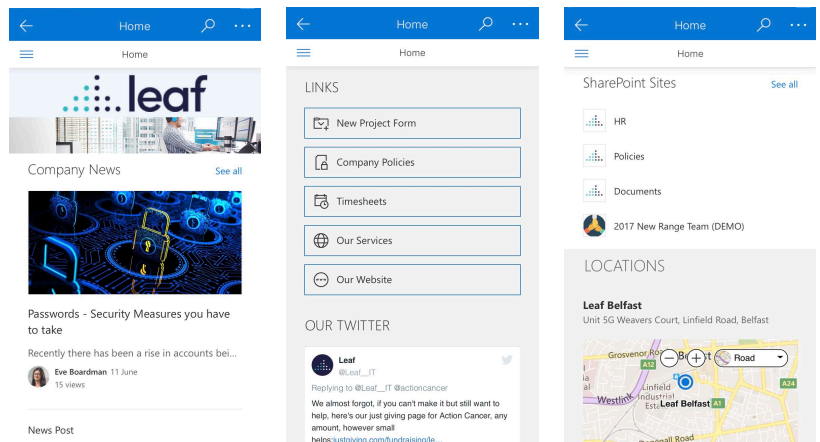

Proven to Boost:

- Communication
- Collaboration
- Accessibility
- Productivity
- Efficiency

*This project bundle does not cover migrating a large body of files. To be scoped separately.